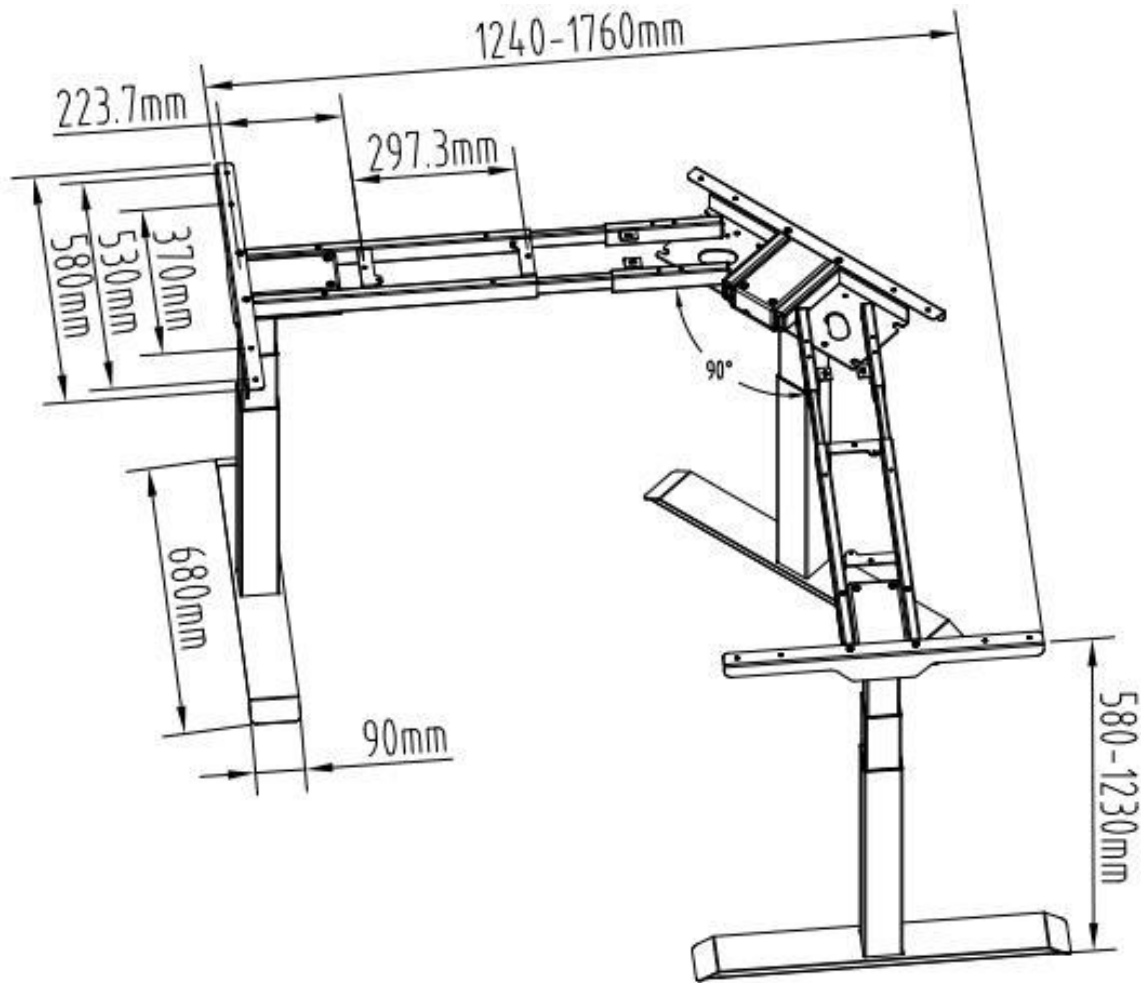

PRODUCT DATA SHEET

WS323TIB Height Adjustable Desk

(90°)

(120°)

(180°)

PRODUCT DATA SHEET

WS323TIB Height Adjustable Desk

Specifications

- Height Range: 580-1230mm
- Width Range : (90°) 1240-1760mm
(120°) 915-1455mm
(180°) 1685-2740mm
- Recommended Tabletop Dimensions:(90°) Main
Width: 1300-1900mm
Vice Width: 1300-1900mm
Depth: 600-800mm
(120°) Main Width: 1100-1800mm
Depth: 600-800mm
(180°) Main Width: 1700-2900mm
Depth: 600-1000mm
- Load Capacity: 150KG
- Speed: 38mm/s
- Noise Level: <50db
- Standby Power Consumption: <0.5W
- Holeless Design Column
- Optional Control Panel (refer to accessories sheet)
- Surface: Powder; Colors: White, Black, Gray

Default Control Panel

Seven Button Remote
Digital Height Display
Time Reminder

Product 2D Drawings

WS-323TIB (90°)

WS-323TIB (120°)