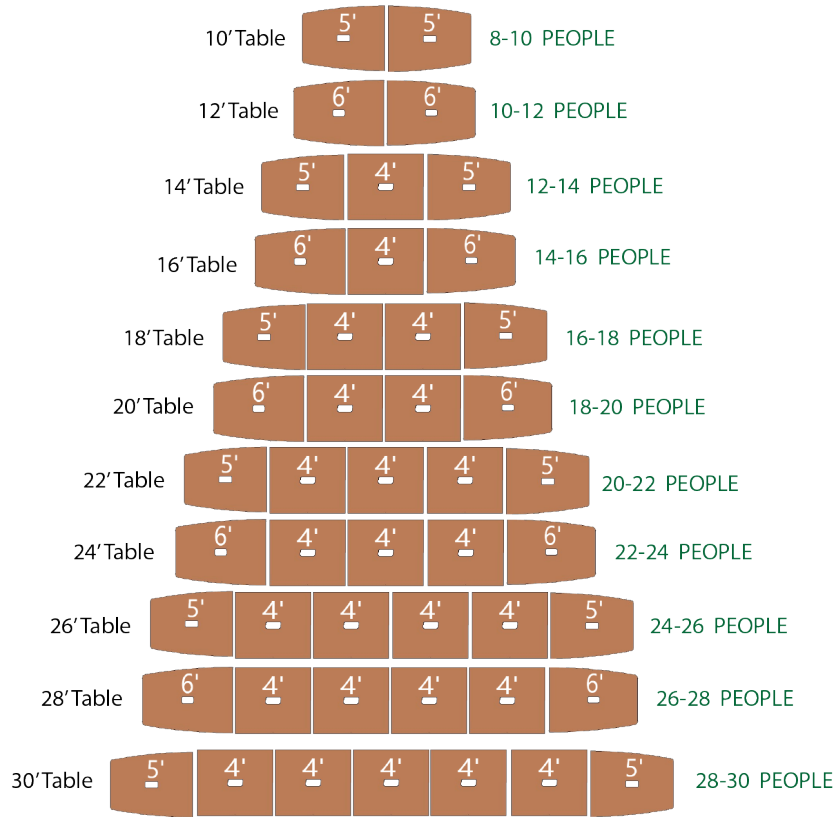

MODULAR TOPS

Technology